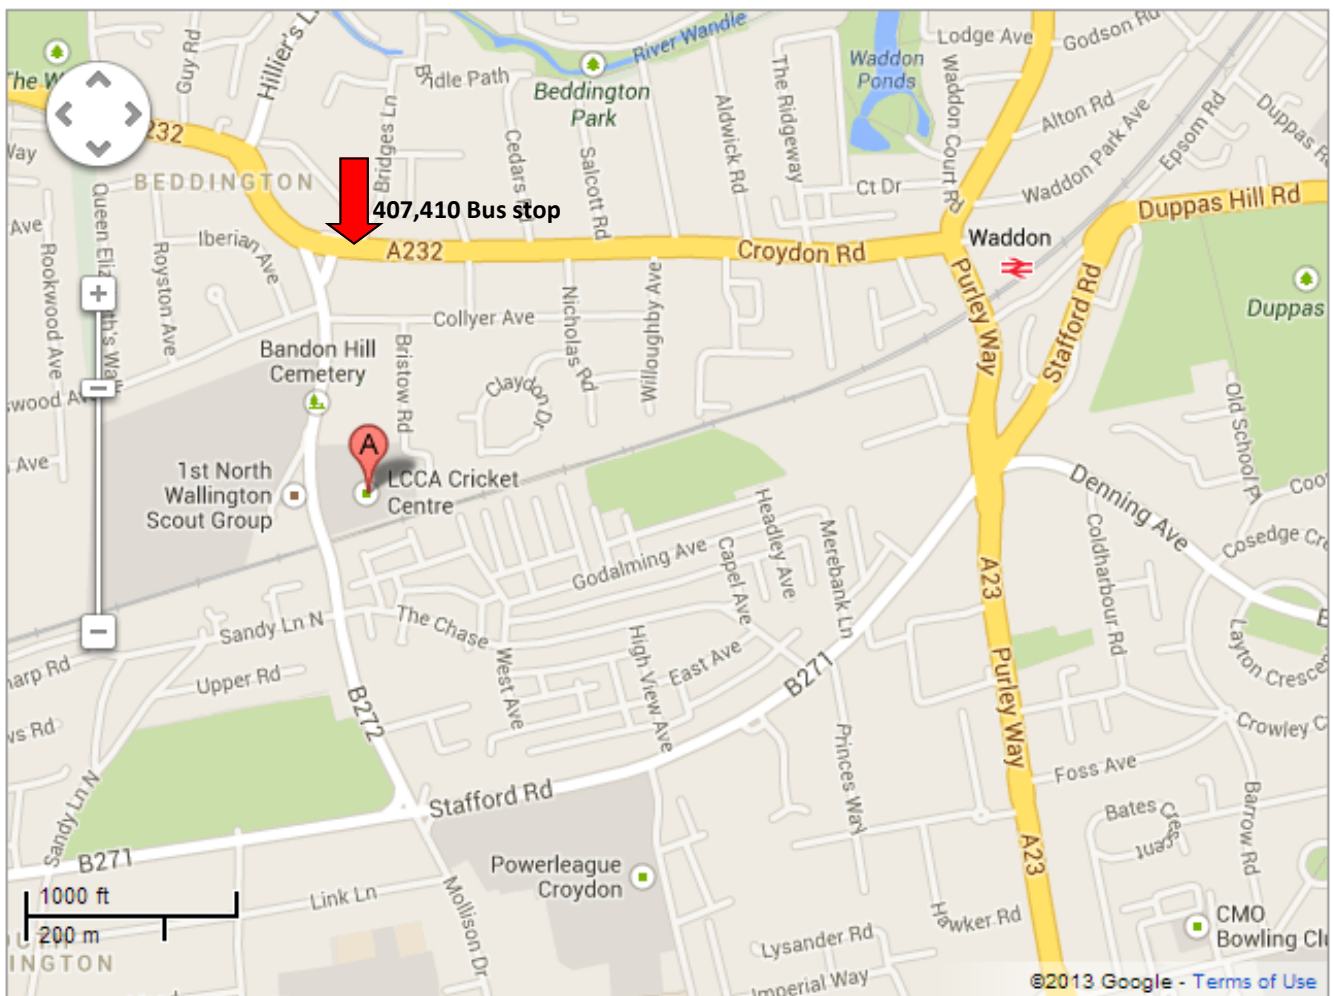

# CRICKET CHANGE

The Cricket Centre  
Plough Lane,  
Wallington  
SM6 8JQ

Nearest Train station—Waddon 1.3km. From the station turn right onto Purley Way then left into Croydon Road, walk about 700m before turning left into Plough Lane. The Cricket Centre will be on you left.

Buses—407, 410 Get off bus at **Stop L Croydon Road/Plough Lane** turn left into Plough Lane and walk along past Beddington Library until you come to the cricket centre on your left