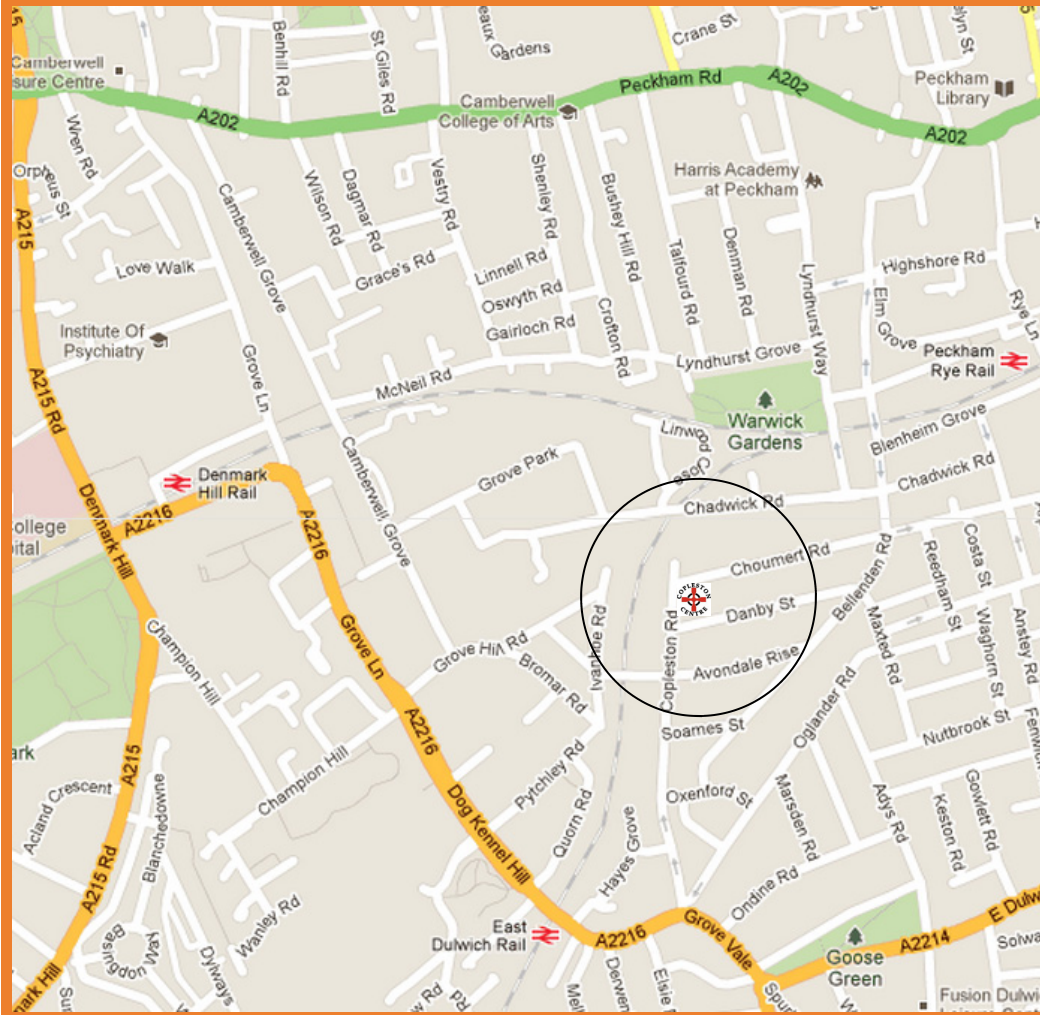

How to find the Copleston Centre

Copleston Centre
Copleston Road
Peckham SE15 4AN

Tel: 020 7732 3435

Nearest train stations: East Dulwich or Peckham Rye

Buses: 176, 40, P13, 185, 37, 484, 363, 63

Soundboard